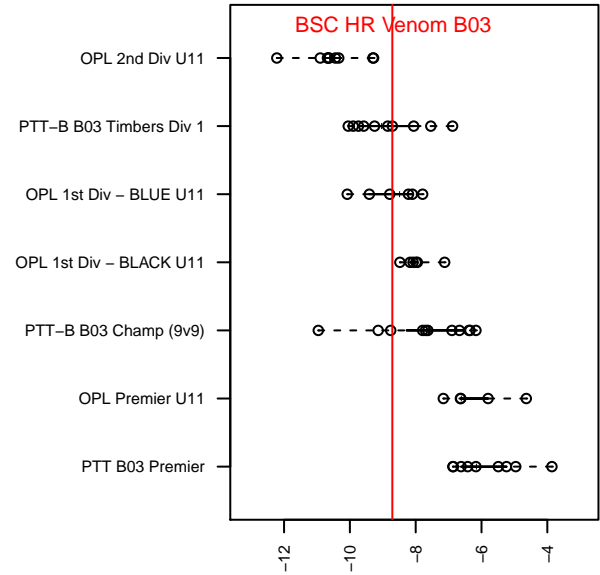

**attack and defense rating
relative to others at age
and all opponents in last 13 months**